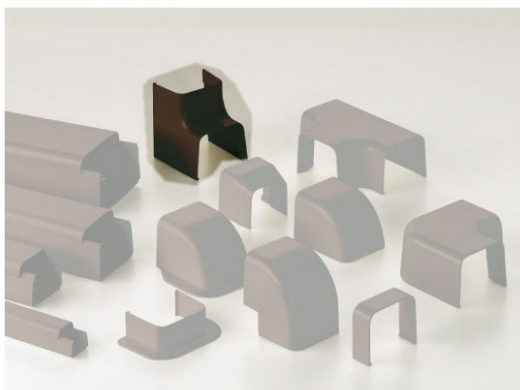

Trunking - Brown flat corner 70mm

Reference: GO-70-BR-CP

13.00€ tax excluded

Product short description:

Brown flat corner 70mm

Product features:

Sub-category: Trunking

Depth: 70 mm

Height: 55 mm

Location : Outside

Location : Inside